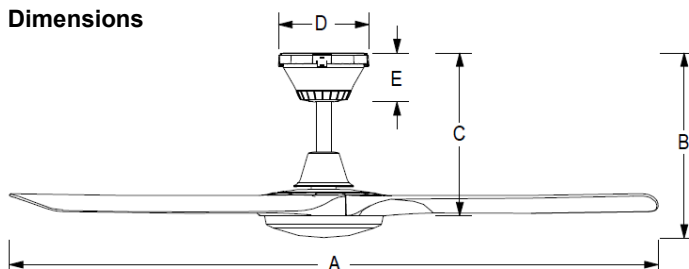

Packaging Dimensions (cm):

Complete Fan: 69L x 30W x 27H

Accessories (Supplied separately):

Down Rod 26mm diameter (includes wire harness)

- DC2460 - 91cm White Downrod
- DC2461 - 91cm Black Downrod
- DC2467 - 180cm White Downrod
- DC2468 - 180cm Black Downrod

Dimensions

| A | B | C | D | E |
|--------|-------|-------|-------|------|
| 1520mm | 345mm | 290mm | 160mm | 86mm |